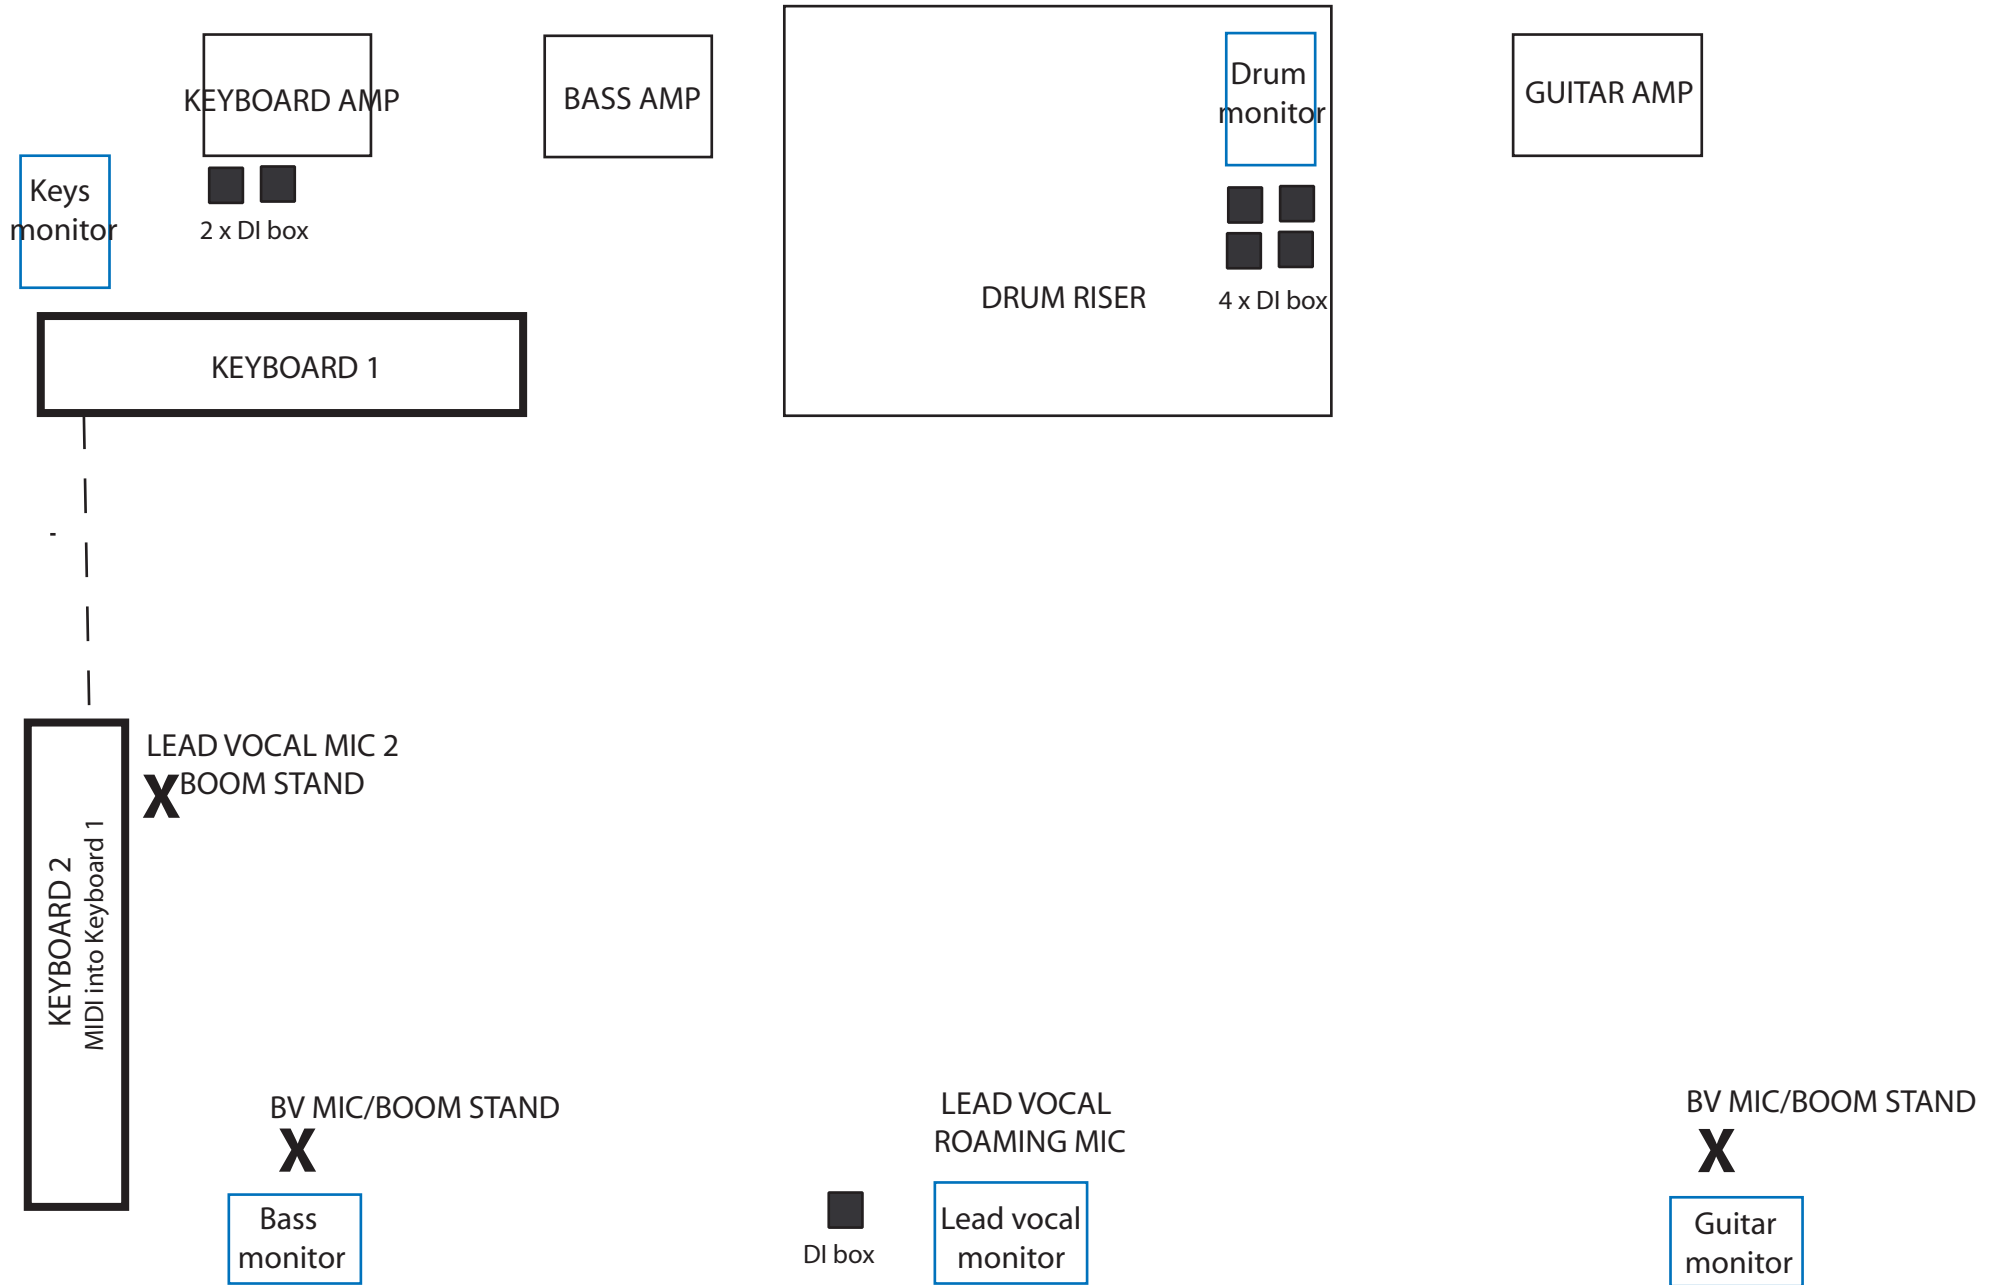

RHAPSODY QUEEN STAGE LAYOUT

FRONT OF STAGE